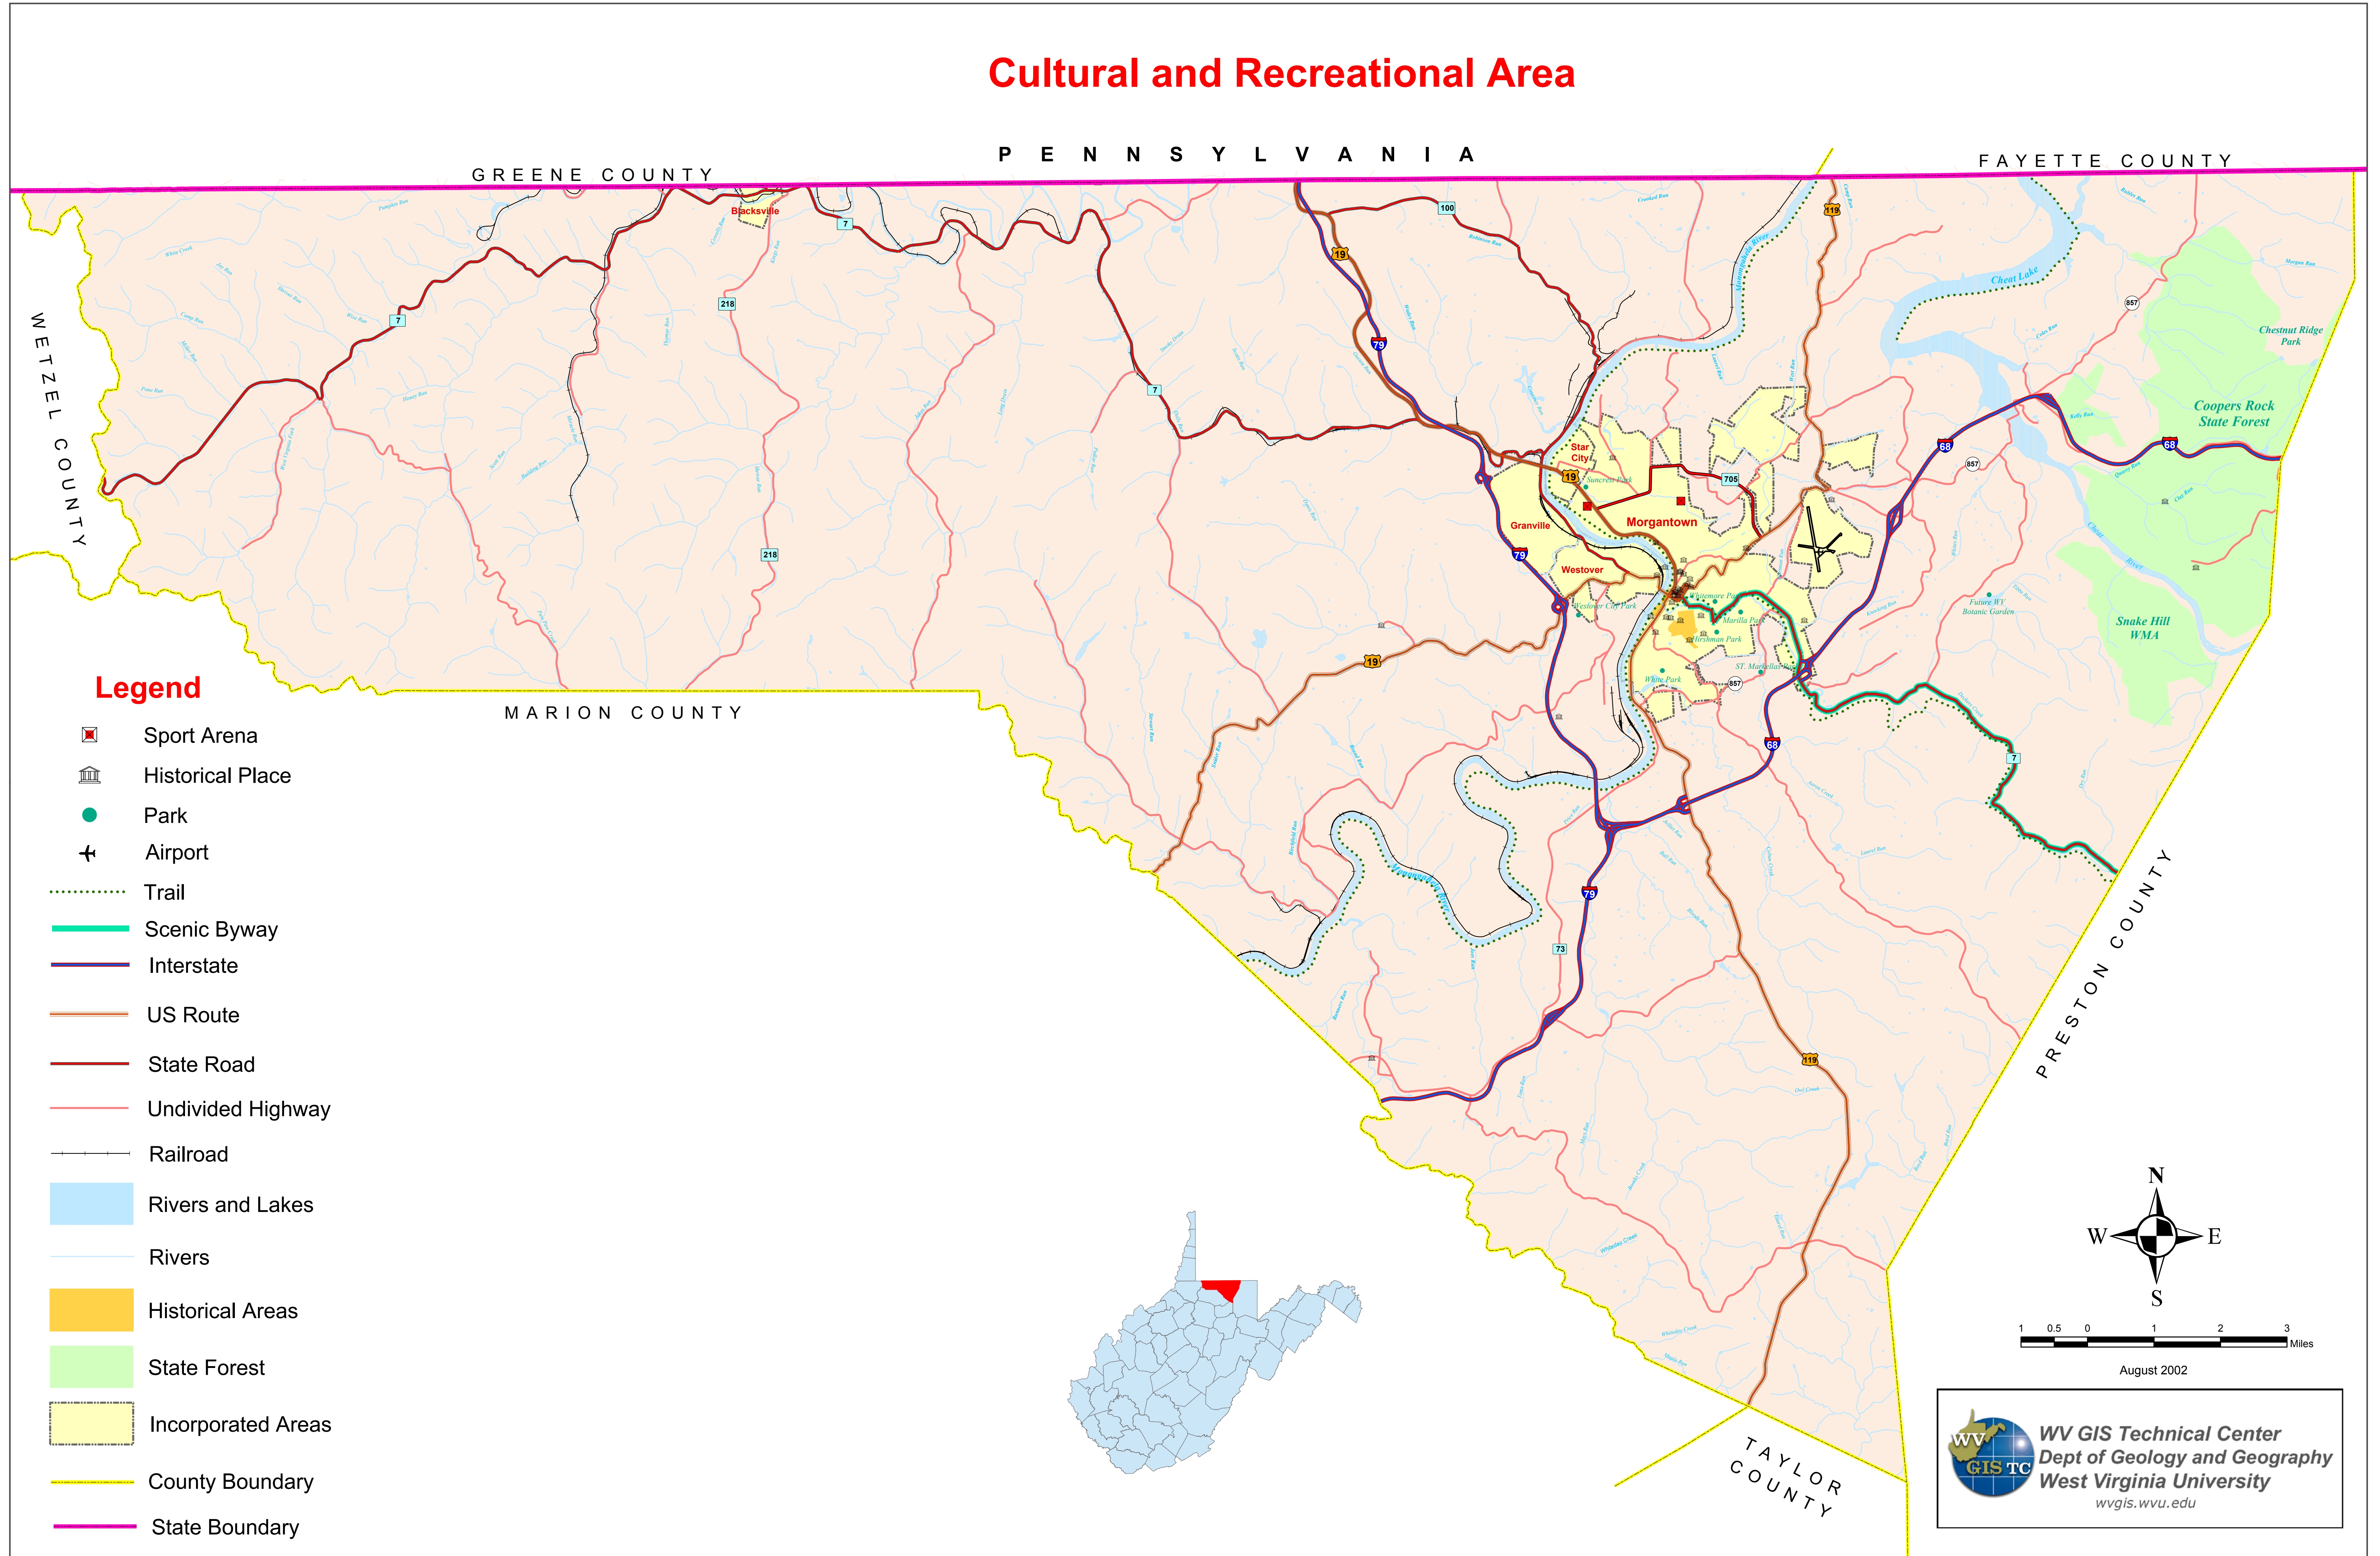

REGIONAL ECONOMIC DEVELOPMENT - MONONGALIA COUNTY, WEST VIRGINIA

Cultural and Recreational Area

Legend

-  Sport Arena
-  Historical Place
-  Park
-  Airport
-  Trail
-  Scenic Byway
-  Interstate
-  US Route
-  State Road
-  Undivided Highway
-  Railroad
-  Rivers and Lakes
-  Rivers
-  Historical Areas
-  State Forest
-  Incorporated Areas
-  County Boundary
-  State Boundary