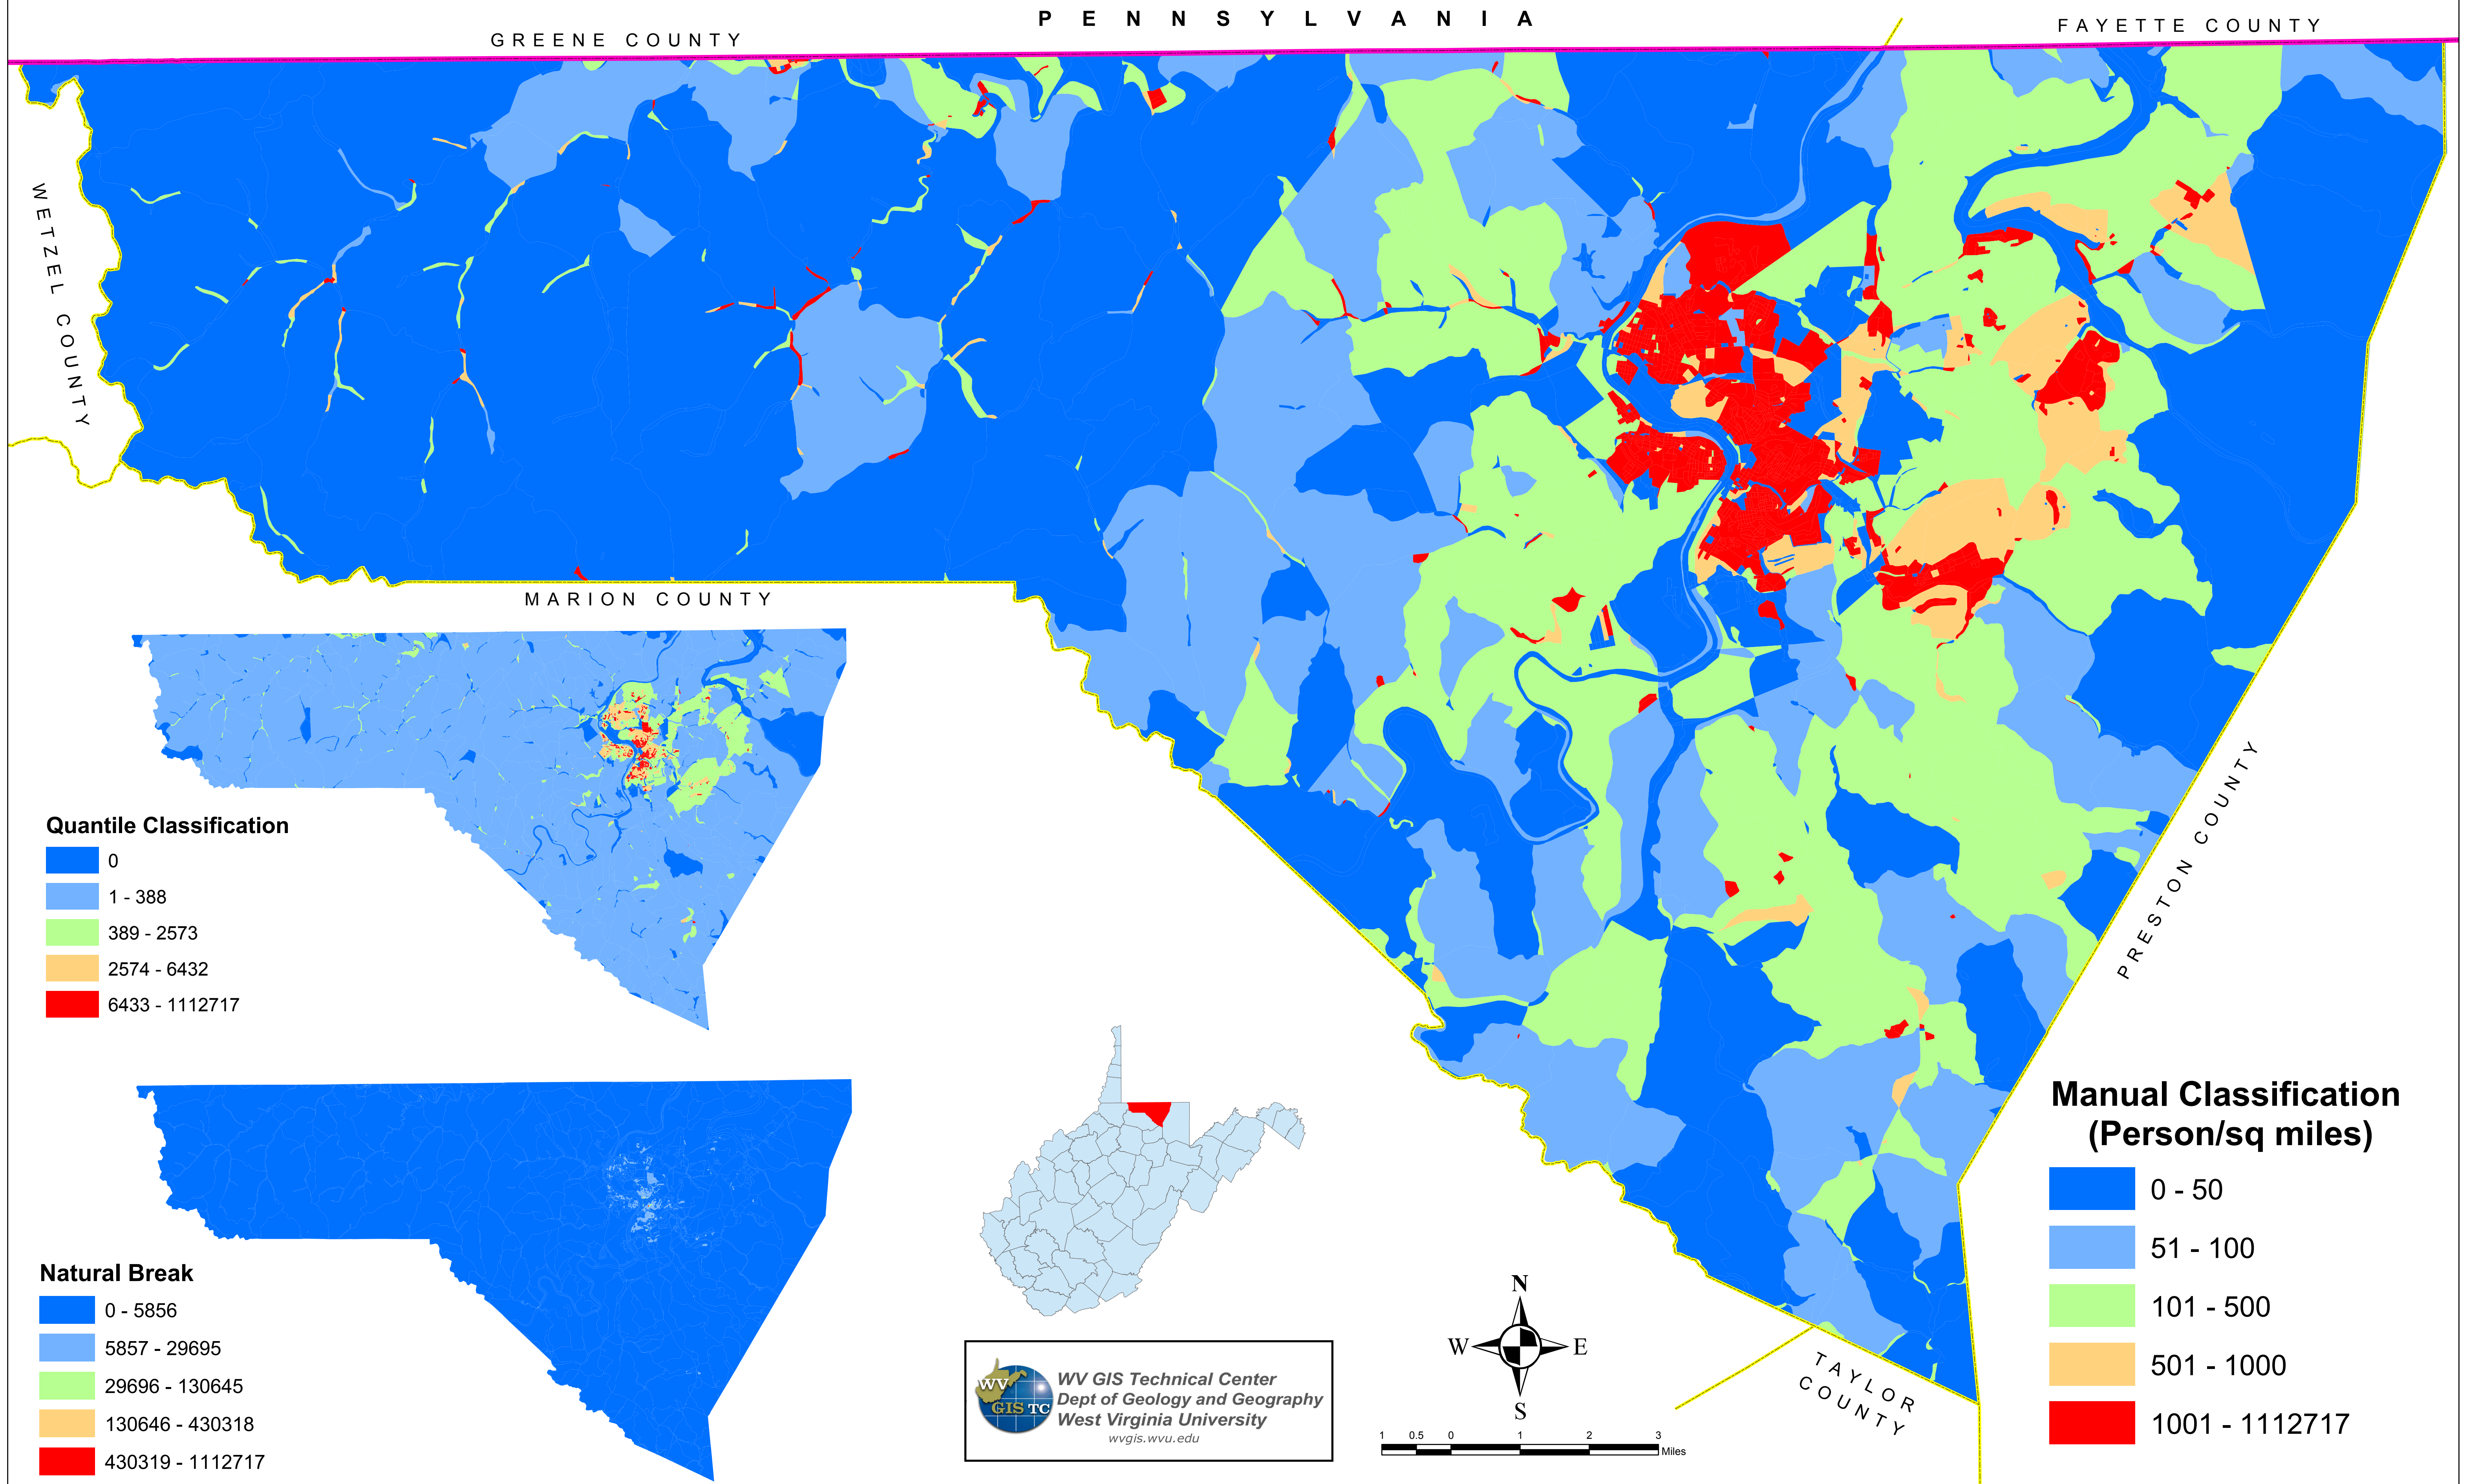

REGIONAL ECONOMIC DEVELOPMENT - MONONGALIA COUNTY, WEST VIRGINIA

Population Density (Census 2000)

Quantile Classification

- 0
- 1 - 388
- 389 - 2573
- 2574 - 6432
- 6433 - 1112717

Natural Break

- 0 - 5856
- 5857 - 29695
- 29696 - 130645
- 130646 - 430318
- 430319 - 1112717

Manual Classification (Person/sq miles)

- 0 - 50
- 51 - 100
- 101 - 500
- 501 - 1000
- 1001 - 1112717

WV GIS Technical Center
 Dept of Geology and Geography
 West Virginia University
 wvgis.wvu.edu